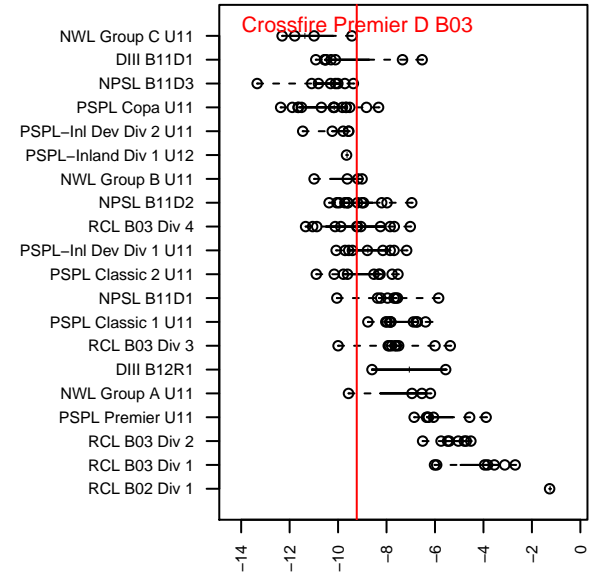

Crossfire Premier D B03

Crossfire Premier SC
 Redmond, WA
 B03 total strength=195
 attack=0.21 defense=0.07
 fall league = RCL B03 Div 4
 spr league = Win RCL B03 Div 4
 notes= Mercado 2013, 2014

alt names used:
 CROSSFIRE PREMIER B03 D – WHITE (WA)
 Crossfire Premier B03–White–D
 CrossFire – B03–White
 CROSSFIRE PREMIER B03 WHITE (WA)
 CROSSFIRE PREMIER B03 WHITE (WA)
 CROSSFIRE PREMIER B03 WHITE (WA)
 Crossfire Premier B03–White–D
 Crossfire Premier B03–White–D

Venues played:
 2014 Nike Crossfire Challenge Silver 9v9 U11
 2014 WA Rush Cup B11 Bronze U11
 2014 Les Schwab NW Cup U11 Silver U11
 2014 REDAPT Cup Silver 9v9 U11
 2014 RCL B03 Div 4
 2014 PacNW Winter Classic Premier II U11
 2014 Win RCL B03 Div 4
 2014 WYS Presidents Cup B03 Division 3

**attack and defense variance (black dot)
relative to other teams
and top 10 in region**

**attack and defense rating
relative to others at age
and all opponents in last 13 months**

Performance relative to 13 month average