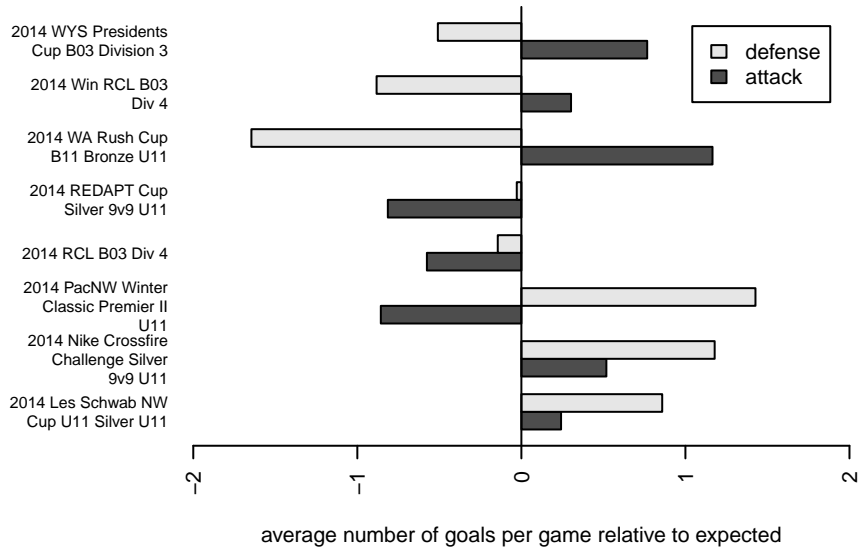

Crossfire Premier D B03

Crossfire Premier SC
 Redmond, WA
 B03 total strength=195
 attack=0.21 defense=0.07
 fall league = RCL B03 Div 4
 spr league = Win RCL B03 Div 4
 notes= Mercado 2013, 2014

alt names used:
 CROSSFIRE PREMIER B03 D – WHITE (WA)
 Crossfire Premier B03–White–D
 CrossFire – B03–White
 CROSSFIRE PREMIER B03 WHITE (WA)
 CROSSFIRE PREMIER B03 WHITE (WA)
 CROSSFIRE PREMIER B03 WHITE (WA)
 Crossfire Premier B03–White–D
 Crossfire Premier B03–White–D

Venues played:
 2014 Nike Crossfire Challenge Silver 9v9 U11
 2014 WA Rush Cup B11 Bronze U11
 2014 Les Schwab NW Cup U11 Silver U11
 2014 REDAPT Cup Silver 9v9 U11
 2014 RCL B03 Div 4
 2014 PacNW Winter Classic Premier II U11
 2014 Win RCL B03 Div 4
 2014 WYS Presidents Cup B03 Division 3

**attack and defense variance (black dot)
relative to other teams
and top 10 in region**

**attack and defense rating
relative to others at age
and all opponents in last 13 months**

Performance relative to 13 month average