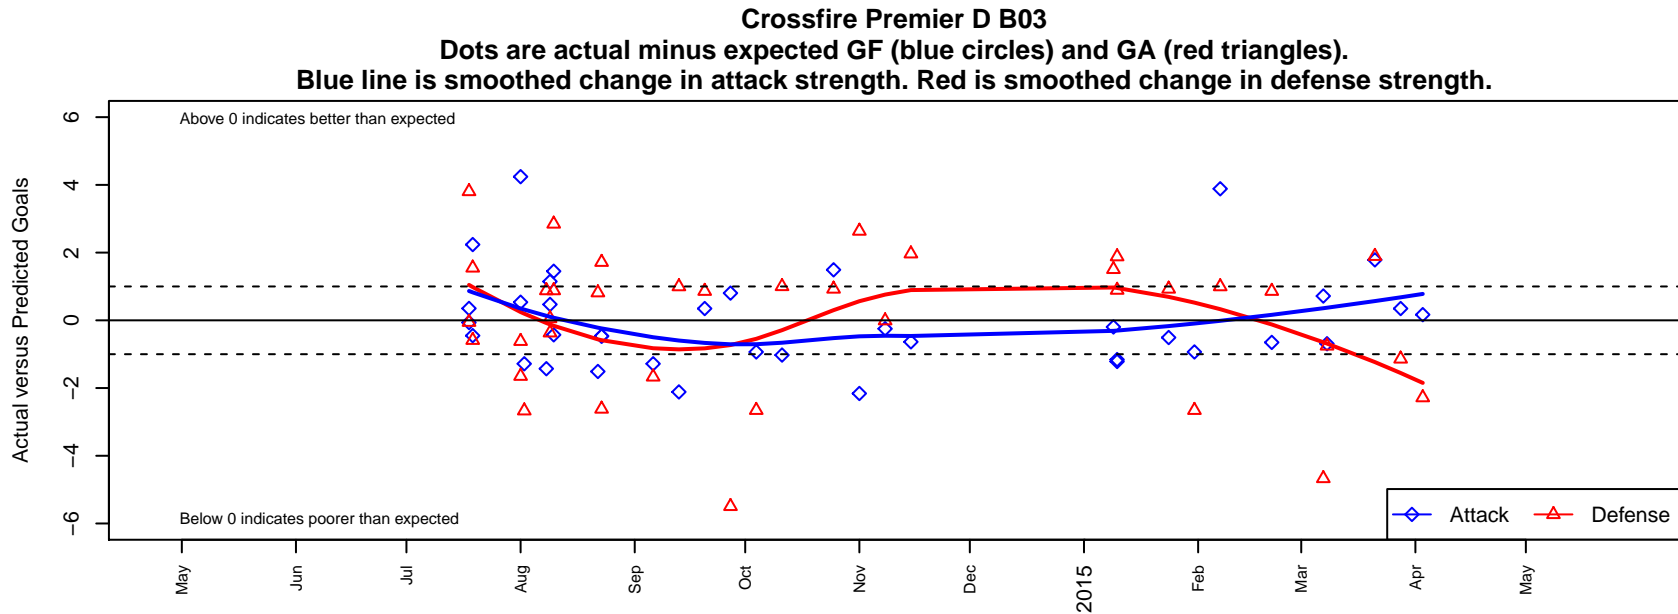

Crossfire Premier D B03

Crossfire Premier SC
 Redmond, WA
 B03 total strength=195
 attack=0.21 defense=0.07
 fall league = RCL B03 Div 4
 spr league = Win RCL B03 Div 4
 notes= Mercado 2013, 2014

alt names used:
 CROSSFIRE PREMIER B03 D – WHITE (WA)
 Crossfire Premier B03–White–D
 CrossFire – B03–White
 CROSSFIRE PREMIER B03 WHITE (WA)
 CROSSFIRE PREMIER B03 WHITE (WA)
 CROSSFIRE PREMIER B03 WHITE (WA)
 Crossfire Premier B03–White–D
 Crossfire Premier B03–White–D

**attack and defense variance (black dot)
relative to other teams
and top 10 in region**

**attack and defense rating
relative to others at age
and all opponents in last 13 months**

Performance relative to 13 month average